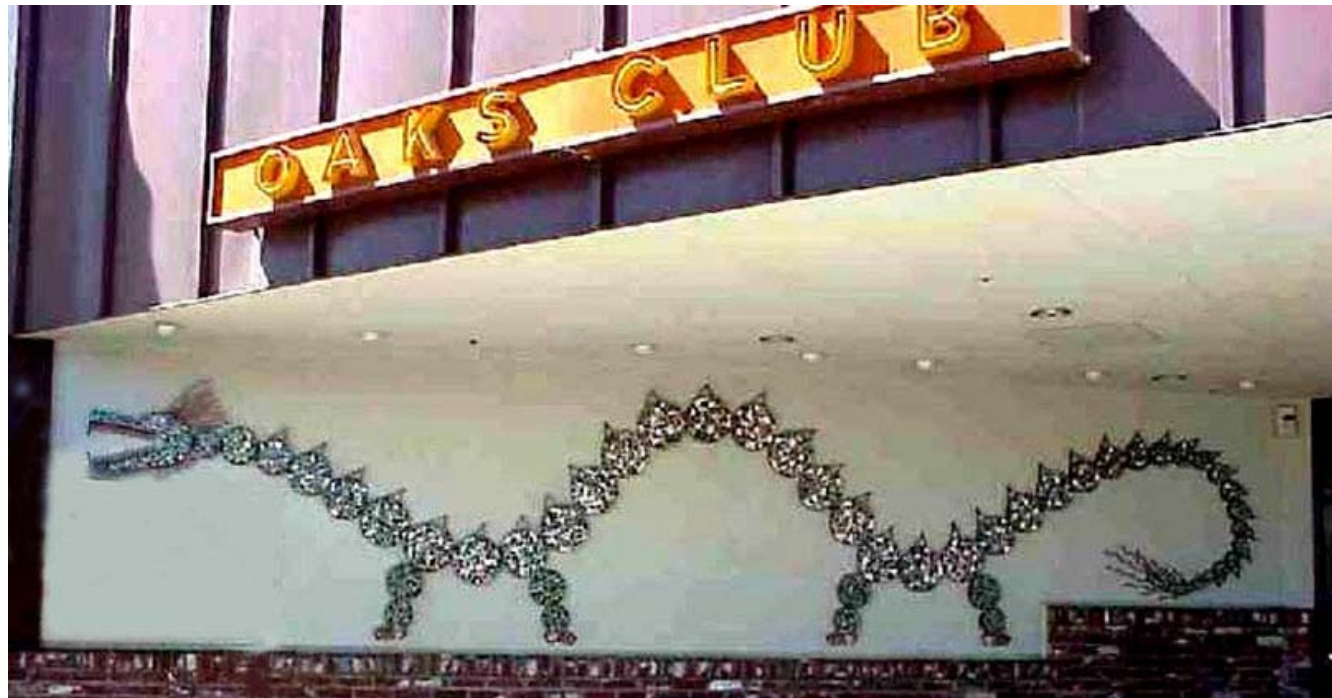

Long Dragon

- Gerald Kasin
- Ceramic
- 1991
- Oaks Card Club – 4097 Shellmound Street

Walking
Map Site #2