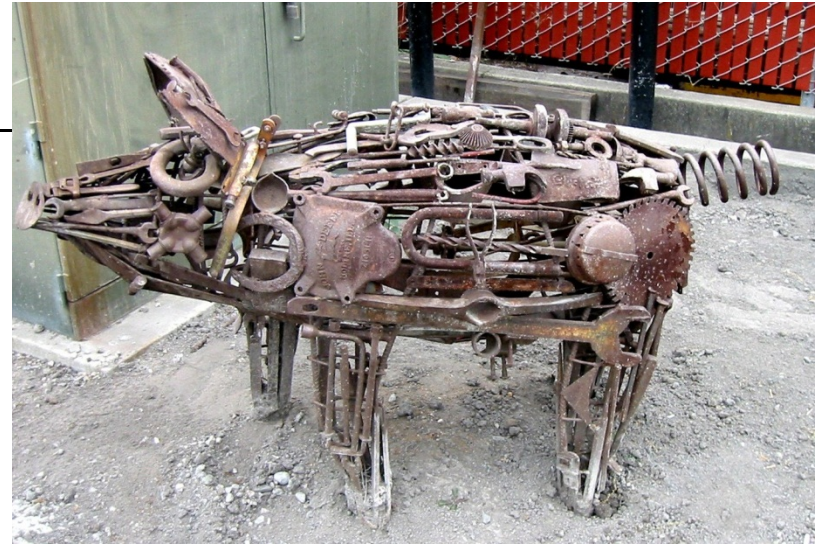

Pigs

- Gerald Kasin
- 1996 (Pigs)
- Oaks Card Club – 4097 Shellmound Street